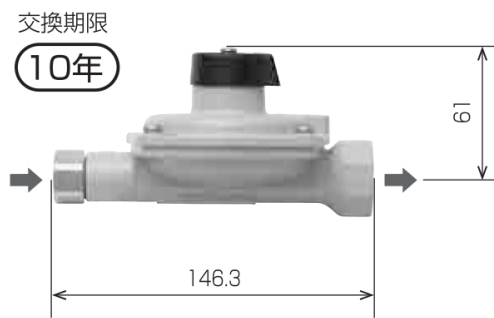

LPG REGULATOR

Low Pressure Regulator

HS-7A

7kg/h

HS-7A (Rc 1/4)

入口接続	Rc 1/4
出口接続	Rc 1/2
質 量	約0.3kg
標準価格	2,200

Specifications						
Model	Inlet pressure (MPa)	Outlet pressure setting (MPa)	Inlet connection	Outlet connection	Flow rate (Kgh)	Weight (Kg)
HS-7A	0.07 ~ 1.56	2.8 kPa	Rc 1/4B	Rc 1/2B	7	0.3